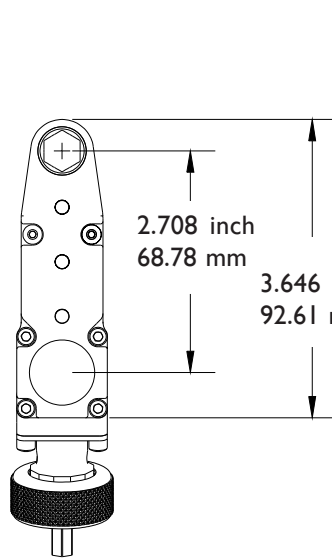

17 DEG RAT

200 Inch Lbs / 22.60 Nm

17 DEGREE RATCHET REPLACEMENT .385 inch / 9.78 mm center to edge distance Attachments only

20635 Attachment
Shown with 17676 .85 hp
500 RPM straight motor

PHONE: 775 883 1072 FAX: 775 883 4857

You must select a nose gear to order an attachment.

PART NO.	HEX SIZE	TYPE
18082	3/16	HEX THRU
18081	7/32	HEX THRU
18080	1/4	HEX THRU
18079	9/32	HEX THRU
18078	5/16	HEX THRU
18077	11/32	HEX THRU
18076	3/8	HEX THRU
17929	7/16	HEX THRU