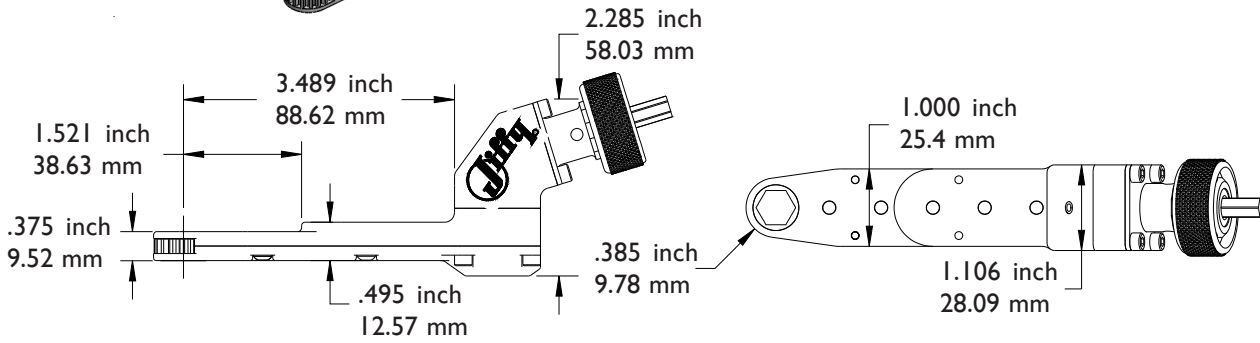

17 DEG RAT

200 Inch Lbs / 22.60 Nm

17 DEGREE RATCHET REPLACEMENT .385 inch / 9.78 mm center to edge distance Attachments only

20635 Attachment
Shown with 17676 .85 hp
500 RPM straight motor

PHONE: 775 883 1072 FAX: 775 883 4857

You must select a nose gear to order an attachment.

PART NO.	HEX SIZE	TYPE
18082	3/16	HEX THRU
18081	7/32	HEX THRU
18080	1/4	HEX THRU
18079	9/32	HEX THRU
18078	5/16	HEX THRU
18077	11/32	HEX THRU
18076	3/8	HEX THRU
17929	7/16	HEX THRU