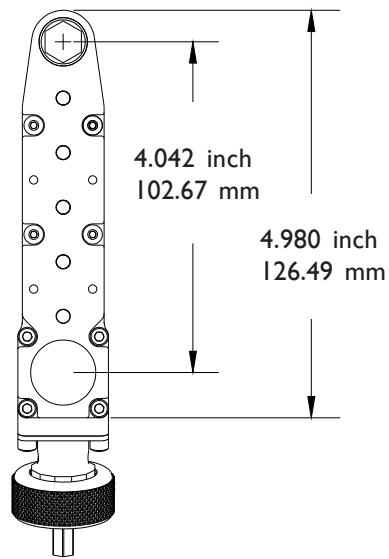

20635 ATTACHMENT