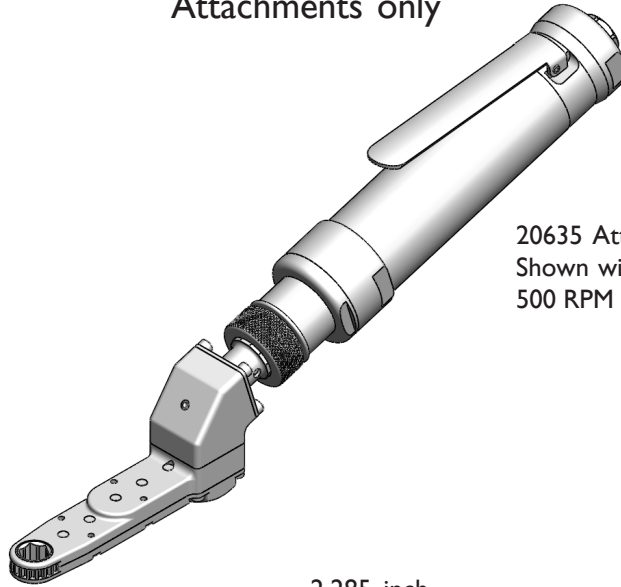

17 DEG RAT

200 Inch Lbs / 22.60 Nm

17 DEGREE RATCHET REPLACEMENT .385 inch / 9.78 mm center to edge distance Attachments only

20635 Attachment
Shown with 17676 .85 hp
500 RPM straight motor

PHONE: 775 883 1072 FAX: 775 883 4857

You must select a nose gear to order an attachment.

PART NO.	HEX SIZE	TYPE
18082	3/16	HEX THRU
18081	7/32	HEX THRU
18080	1/4	HEX THRU
18079	9/32	HEX THRU
18078	5/16	HEX THRU
18077	11/32	HEX THRU
18076	3/8	HEX THRU
17929	7/16	HEX THRU