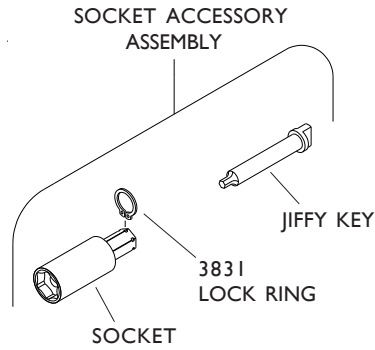

FOR SERIES I ATTACHMENTS

STALL TYPE INSTALLATION 5/64" / 1.98 mm JIFFY KEY

FOR 12 POINT CONFIGURATION ADD X AFTER SOCKET OR SOCKET ACCESSORY ASSEMBLY NUMBER.

LENGTH OF SOCKET

JIFFY KEY HEX	SOCKET HEX	DESCRIPTION	1/4"	1/2"	3/4"	1"	1 1/2"
5/64" 1.98 mm	7/32" 5.56 mm	SOCKET ACCESSORY ASSEMBLY	18547	18548	18549	18550	18551
		SOCKET	12517	12518	12519	12520	12521
		JIFFY KEY STALL	18602	18603	18604	18605	18606
	1/4" 6.35 mm	SOCKET ACCESSORY ASSEMBLY	18552	18553	18554	18555	18556
		SOCKET	12522	12523	12524	12525	12526
		JIFFY KEY STALL	18602	18603	18604	18605	18606
	9/32" 7.14 mm	SOCKET ACCESSORY ASSEMBLY	18557	18558	18559	18560	18561
		SOCKET	12527	12528	12529	12530	12531
		JIFFY KEY STALL	18602	18603	18604	18605	18606
	5/16" 7.93 mm	SOCKET ACCESSORY ASSEMBLY	18562	18563	18564	18565	18566
		SOCKET	12532	12533	12534	12535	12536
		JIFFY KEY STALL	18602	18603	18604	18605	18606
	1 1/32" 8.73 mm	SOCKET ACCESSORY ASSEMBLY	18567	18568	18569	18570	18571
		SOCKET	12537	12538	12539	12540	12541
		JIFFY KEY STALL	18602	18603	18604	18605	18606