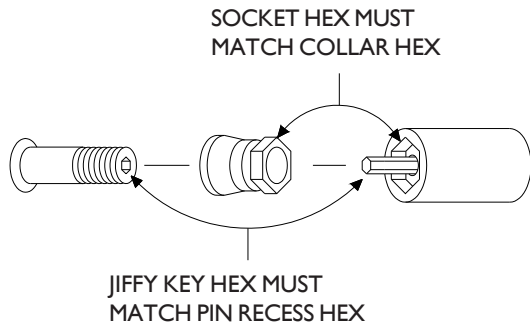

FOR SERIES I ATTACHMENTS

STALL TYPE INSTALLATION 5/64" / 1.98 mm JIFFY KEY

FOR 12 POINT CONFIGURATION ADD X AFTER SOCKET OR SOCKET ACCESSORY ASSEMBLY NUMBER.

LENGTH OF SOCKET

JIFFY KEY HEX	SOCKET HEX	DESCRIPTION	1/4"	1/2"	3/4"	1"	1 1/2"
5/64" 1.98 mm	7/32" 5.56 mm	SOCKET ACCESSORY ASSEMBLY	18547	18548	18549	18550	18551
		SOCKET	12517	12518	12519	12520	12521
		JIFFY KEY STALL	18602	18603	18604	18605	18606
	1/4" 6.35 mm	SOCKET ACCESSORY ASSEMBLY	18552	18553	18554	18555	18556
		SOCKET	12522	12523	12524	12525	12526
		JIFFY KEY STALL	18602	18603	18604	18605	18606
	9/32" 7.14 mm	SOCKET ACCESSORY ASSEMBLY	18557	18558	18559	18560	18561
		SOCKET	12527	12528	12529	12530	12531
		JIFFY KEY STALL	18602	18603	18604	18605	18606
	5/16" 7.93 mm	SOCKET ACCESSORY ASSEMBLY	18562	18563	18564	18565	18566
		SOCKET	12532	12533	12534	12535	12536
		JIFFY KEY STALL	18602	18603	18604	18605	18606
	1 1/32" 8.73 mm	SOCKET ACCESSORY ASSEMBLY	18567	18568	18569	18570	18571
		SOCKET	12537	12538	12539	12540	12541
		JIFFY KEY STALL	18602	18603	18604	18605	18606