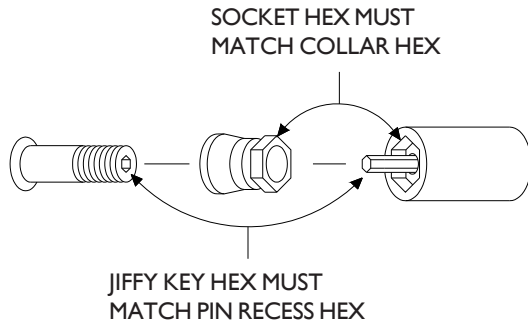

FOR SERIES I ATTACHMENTS

STALL TYPE INSTALLATION 3/32" / 2.38 mm JIFFY KEY

FOR 12 POINT CONFIGURATION ADD X AFTER SOCKET OR SOCKET ACCESSORY ASSEMBLY NUMBER.

LENGTH OF SOCKET

JIFFY KEY HEX	SOCKET HEX	DESCRIPTION	1/4"	1/2"	3/4"	1"	1 1/2"
3/32" 2.38 mm	7/32" 5.56 mm	SOCKET ACCESSORY ASSEMBLY	18572	18573	18574	18575	18576
		SOCKET	12517	12518	12519	12520	12521
		JIFFY KEY STALL	18607	18608	18609	18610	18611
	1/4" 6.35 mm	SOCKET ACCESSORY ASSEMBLY	18577	18578	18579	18580	18581
		SOCKET	12522	12523	12524	12525	12526
		JIFFY KEY STALL	18607	18608	18609	18610	18611
	9/32" 7.14 mm	SOCKET ACCESSORY ASSEMBLY	18582	18583	18584	18585	18586
		SOCKET	12527	12528	12529	12530	12531
		JIFFY KEY STALL	18607	18608	18609	18610	18611
	5/16" 7.93 mm	SOCKET ACCESSORY ASSEMBLY	18587	18588	18589	18590	18591
		SOCKET	12532	12533	12534	12535	12536
		JIFFY KEY STALL	18607	18608	18609	18610	18611
	1 1/32" 8.73 mm	SOCKET ACCESSORY ASSEMBLY	18592	18593	18594	18595	18596
		SOCKET	12537	12538	12539	12540	12541
		JIFFY KEY STALL	18607	18608	18609	18610	18611