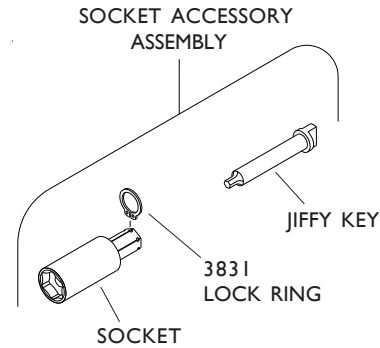

FOR SERIES I ATTACHMENTS

STALL TYPE INSTALLATION 3/32" / 2.38 mm JIFFY KEY

FOR 12 POINT CONFIGURATION ADD X AFTER SOCKET OR SOCKET ACCESSORY ASSEMBLY NUMBER.

LENGTH OF SOCKET

JIFFY KEY HEX	SOCKET HEX	DESCRIPTION	1/4"	1/2"	3/4"	1"	1 1/2"
3/32" 2.38 mm	7/32" 5.56 mm	SOCKET ACCESSORY ASSEMBLY	18572	18573	18574	18575	18576
		SOCKET	12517	12518	12519	12520	12521
		JIFFY KEY STALL	18607	18608	18609	18610	18611
	1/4" 6.35 mm	SOCKET ACCESSORY ASSEMBLY	18577	18578	18579	18580	18581
		SOCKET	12522	12523	12524	12525	12526
		JIFFY KEY STALL	18607	18608	18609	18610	18611
	9/32" 7.14 mm	SOCKET ACCESSORY ASSEMBLY	18582	18583	18584	18585	18586
		SOCKET	12527	12528	12529	12530	12531
		JIFFY KEY STALL	18607	18608	18609	18610	18611
	5/16" 7.93 mm	SOCKET ACCESSORY ASSEMBLY	18587	18588	18589	18590	18591
		SOCKET	12532	12533	12534	12535	12536
		JIFFY KEY STALL	18607	18608	18609	18610	18611
	1 1/32" 8.73 mm	SOCKET ACCESSORY ASSEMBLY	18592	18593	18594	18595	18596
		SOCKET	12537	12538	12539	12540	12541
		JIFFY KEY STALL	18607	18608	18609	18610	18611