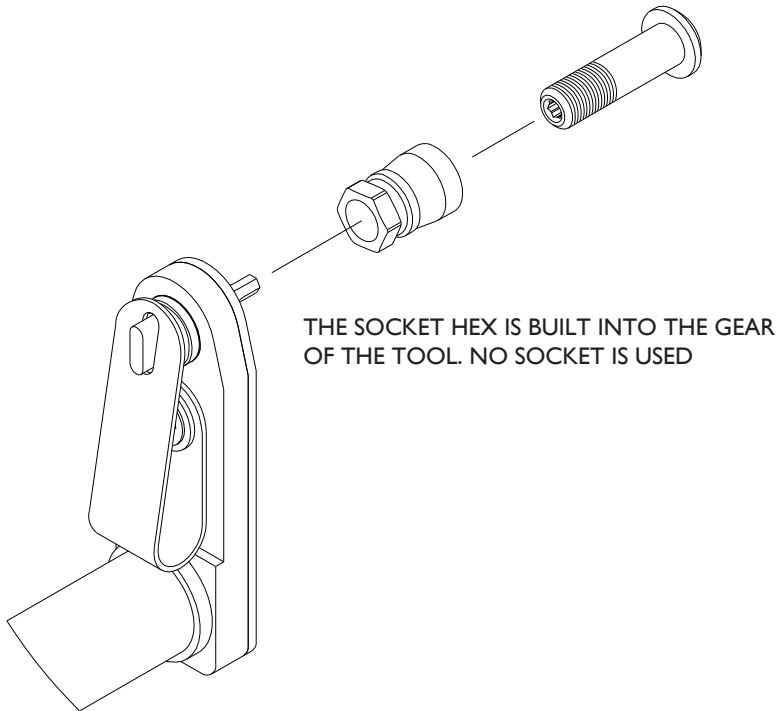

FOR SERIES I ATTACHMENTS

FLUSH STALL TYPE INSTALLATION

WRENCH KEY HEX CHART FOR
BREAK-AWAY FRANGIBLE COLLARS
FLUSH (NO SOCKET)

FLUSH JIFFY KEY

FLUSH JIFFY KEYS			
KEY HEX	1/16" / 1.59 mm	5/64" / 1.98 mm	3/32" / 2.38 mm
PART NUMBER	18932	18933	18934