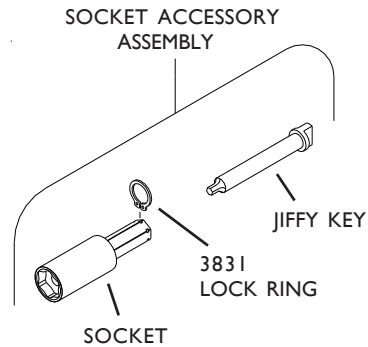

# FITS SERIES 2 & 3 ATTACHMENTS

## STALL TYPE INSTALLATION 1/8" / 3.17 mm JIFFY KEY

FOR 12 POINT CONFIGURATION ADD X AFTER SOCKET OR SOCKET ACCESSORY ASSEMBLY NUMBER.

### LENGTH OF SOCKET

| WRENCH TIP HEX  | SOCKET HEX        | DESCRIPTION               | 1/4"  | 1/2"  | 1"    | 1 1/2" | 2"    | 2 1/2" | 3"    |
|-----------------|-------------------|---------------------------|-------|-------|-------|--------|-------|--------|-------|
| 1/8"<br>3.17 mm | 3/8"<br>9.52 mm   | SOCKET ACCESSORY ASSEMBLY | 18264 | 18265 | 18266 | 18267  | 18268 | 18269  | 18270 |
|                 |                   | SOCKET                    | 12767 | 12768 | 12769 | 12770  | 12771 | 12772  | 12773 |
|                 |                   | JIFFY KEY STALL           | 18148 | 18149 | 18150 | 18151  | 18152 | 18153  | 18154 |
|                 | 7/16"<br>11.11 mm | SOCKET ACCESSORY ASSEMBLY | 18271 | 18272 | 18273 | 18274  | 18275 | 18276  | 18277 |
|                 |                   | SOCKET                    | 12872 | 12873 | 12874 | 12875  | 12876 | 12877  | 12878 |
|                 |                   | JIFFY KEY STALL           | 18148 | 18149 | 18150 | 18151  | 18152 | 18153  | 18154 |
|                 | 1/2"<br>12.7 mm   | SOCKET ACCESSORY ASSEMBLY | 18471 | 18472 | 18473 | 18474  | 18475 | 18476  | 18477 |
|                 |                   | SOCKET                    | 18485 | 18486 | 18487 | 18488  | 18489 | 18490  | 18491 |
|                 |                   | JIFFY KEY STALL           | 18148 | 18149 | 18150 | 18151  | 18152 | 18153  | 18154 |
|                 | 9/16"<br>14.29 mm | SOCKET ACCESSORY ASSEMBLY | 18478 | 18479 | 18480 | 18481  | 18482 | 18483  | 18484 |
|                 |                   | SOCKET                    | 18492 | 18493 | 18494 | 18495  | 18496 | 18497  | 18498 |
|                 |                   | JIFFY KEY STALL           | 18148 | 18149 | 18150 | 18151  | 18152 | 18153  | 18154 |