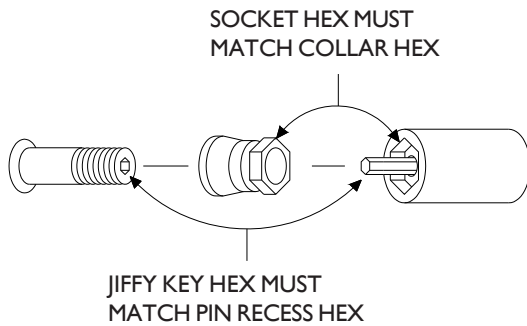

# FITS SERIES 2 & 3 ATTACHMENTS

## STALL TYPE INSTALLATION 1/8" / 3.17 mm JIFFY KEY

FOR 12 POINT CONFIGURATION ADD X AFTER SOCKET OR SOCKET ACCESSORY ASSEMBLY NUMBER.

### LENGTH OF SOCKET

| WRENCH TIP HEX  | SOCKET HEX        | DESCRIPTION               | 1/4"  | 1/2"  | 1"    | 1 1/2" | 2"    | 2 1/2" | 3"    |
|-----------------|-------------------|---------------------------|-------|-------|-------|--------|-------|--------|-------|
| 1/8"<br>3.17 mm | 3/8"<br>9.52 mm   | SOCKET ACCESSORY ASSEMBLY | 18264 | 18265 | 18266 | 18267  | 18268 | 18269  | 18270 |
|                 |                   | SOCKET                    | 12767 | 12768 | 12769 | 12770  | 12771 | 12772  | 12773 |
|                 |                   | JIFFY KEY STALL           | 18148 | 18149 | 18150 | 18151  | 18152 | 18153  | 18154 |
|                 | 7/16"<br>11.11 mm | SOCKET ACCESSORY ASSEMBLY | 18271 | 18272 | 18273 | 18274  | 18275 | 18276  | 18277 |
|                 |                   | SOCKET                    | 12872 | 12873 | 12874 | 12875  | 12876 | 12877  | 12878 |
|                 |                   | JIFFY KEY STALL           | 18148 | 18149 | 18150 | 18151  | 18152 | 18153  | 18154 |
|                 | 1/2"<br>12.7 mm   | SOCKET ACCESSORY ASSEMBLY | 18471 | 18472 | 18473 | 18474  | 18475 | 18476  | 18477 |
|                 |                   | SOCKET                    | 18485 | 18486 | 18487 | 18488  | 18489 | 18490  | 18491 |
|                 |                   | JIFFY KEY STALL           | 18148 | 18149 | 18150 | 18151  | 18152 | 18153  | 18154 |
|                 | 9/16"<br>14.29 mm | SOCKET ACCESSORY ASSEMBLY | 18478 | 18479 | 18480 | 18481  | 18482 | 18483  | 18484 |
|                 |                   | SOCKET                    | 18492 | 18493 | 18494 | 18495  | 18496 | 18497  | 18498 |
|                 |                   | JIFFY KEY STALL           | 18148 | 18149 | 18150 | 18151  | 18152 | 18153  | 18154 |