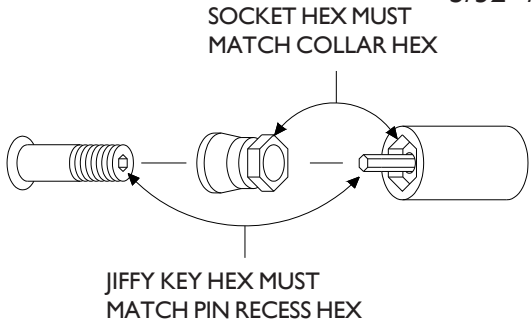

FITS SERIES 2 & 3 ATTACHMENTS

STALL TYPE INSTALLATION

5/32" / 3.97 mm JIFFY KEY

FOR 12 POINT CONFIGURATION ADD X AFTER SOCKET OR SOCKET ACCESSORY ASSEMBLY NUMBER.

LENGTH OF SOCKET

JIFFY KEY HEX	SOCKET HEX	DESCRIPTION	1/4"	1/2"	1"	1 1/2"	2"	2 1/2"	3"
5/32" 3.97 mm	3/8 9.52 mm	SOCKET ACCESSORY ASSEMBLY	20138	20139	20140	20141	20142	20143	20144
		SOCKET	12767	12768	12769	12770	12771	12772	12773
		JIFFY KEY STALL	18738	18739	18740	18741	18742	18743	18744
	7/16 11.11 mm	SOCKET ACCESSORY ASSEMBLY	18766	18767	18768	18769	18770	18771	18772
		SOCKET	12872	12873	12874	12875	12876	12877	12878
		JIFFY KEY STALL	18738	18739	18740	18741	18742	18743	18744
	1/2 12.7 mm	SOCKET ACCESSORY ASSEMBLY	18773	18774	18775	18776	18777	18778	18779
		SOCKET	18485	18486	18487	18488	18489	18490	18491
		JIFFY KEY STALL	18738	18739	18740	18741	18742	18743	18744
	9/16 14.29 mm	SOCKET ACCESSORY ASSEMBLY	18780	18781	18782	18783	18784	18785	18786
		SOCKET	18492	18493	18494	18495	18496	18497	18498
		JIFFY KEY STALL	18738	18739	18740	18741	18742	18743	18744
	5/8 15.87 mm	SOCKET ACCESSORY ASSEMBLY	18787	18788	18789	18790	18791	18792	18793
		SOCKET	18710	18711	18712	18713	18714	18715	18716
		JIFFY KEY STALL	18738	18739	18740	18741	18742	18743	18744
	1 1/16 17.46 mm	SOCKET ACCESSORY ASSEMBLY	18794	18795	18796	18797	18798	18799	18800
		SOCKET	18717	18718	18719	18720	18721	18722	18723
		JIFFY KEY STALL	18738	18739	18740	18741	18742	18743	18744
	3/4 19.05 mm	SOCKET ACCESSORY ASSEMBLY	18801	18802	18803	18804	18805	18806	18807
		SOCKET	18724	18725	18726	18727	18728	18729	18730
		JIFFY KEY STALL	18738	18739	18740	18741	18742	18743	18744