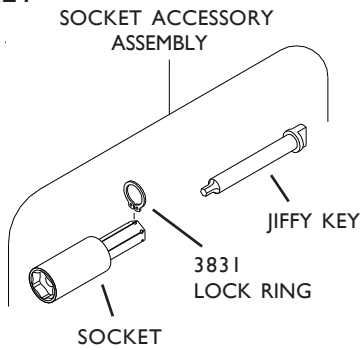

FITS SERIES 2 & 3 ATTACHMENTS

STALL TYPE INSTALLATION

5/32" / 3.97 mm JIFFY KEY

FOR 12 POINT CONFIGURATION ADD X AFTER SOCKET OR SOCKET ACCESSORY ASSEMBLY NUMBER.

LENGTH OF SOCKET

JIFFY KEY HEX	SOCKET HEX	DESCRIPTION	1/4"	1/2"	1"	1 1/2"	2"	2 1/2"	3"
5/32" 3.97 mm	3/8 9.52 mm	SOCKET ACCESSORY ASSEMBLY	20138	20139	20140	20141	20142	20143	20144
		SOCKET	12767	12768	12769	12770	12771	12772	12773
		JIFFY KEY STALL	18738	18739	18740	18741	18742	18743	18744
	7/16 11.11 mm	SOCKET ACCESSORY ASSEMBLY	18766	18767	18768	18769	18770	18771	18772
		SOCKET	12872	12873	12874	12875	12876	12877	12878
		JIFFY KEY STALL	18738	18739	18740	18741	18742	18743	18744
	1/2 12.7 mm	SOCKET ACCESSORY ASSEMBLY	18773	18774	18775	18776	18777	18778	18779
		SOCKET	18485	18486	18487	18488	18489	18490	18491
		JIFFY KEY STALL	18738	18739	18740	18741	18742	18743	18744
	9/16 14.29 mm	SOCKET ACCESSORY ASSEMBLY	18780	18781	18782	18783	18784	18785	18786
		SOCKET	18492	18493	18494	18495	18496	18497	18498
		JIFFY KEY STALL	18738	18739	18740	18741	18742	18743	18744
	5/8 15.87 mm	SOCKET ACCESSORY ASSEMBLY	18787	18788	18789	18790	18791	18792	18793
		SOCKET	18710	18711	18712	18713	18714	18715	18716
		JIFFY KEY STALL	18738	18739	18740	18741	18742	18743	18744
	1 1/16 17.46 mm	SOCKET ACCESSORY ASSEMBLY	18794	18795	18796	18797	18798	18799	18800
		SOCKET	18717	18718	18719	18720	18721	18722	18723
		JIFFY KEY STALL	18738	18739	18740	18741	18742	18743	18744
	3/4 19.05 mm	SOCKET ACCESSORY ASSEMBLY	18801	18802	18803	18804	18805	18806	18807
		SOCKET	18724	18725	18726	18727	18728	18729	18730
		JIFFY KEY STALL	18738	18739	18740	18741	18742	18743	18744