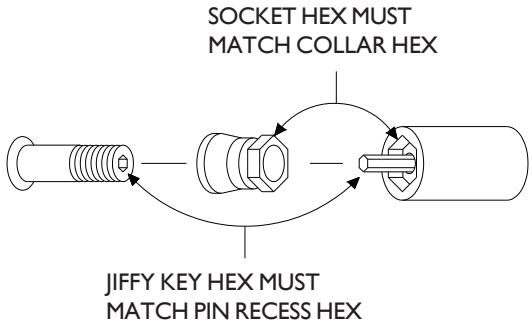

FITS SERIES 4 ATTACHMENTS

STALL TYPE INSTALLATION 3/32" / 2.38 mm JIFFY KEY

FOR 12 POINT CONFIGURATION ADD X AFTER SOCKET OR SOCKET ACCESSORY ASSEMBLY NUMBER.

LENGTH OF SOCKET

JIFFY KEY HEX	SOCKET HEX	DESCRIPTION	1/2"	1"	1 1/2"	2"	2 1/2"	3"
3/32" 2.38 mm	5/16 7.93 mm	SOCKET ACCESSORY ASSEMBLY	19105	19106	19107	19108	19109	19110
		SOCKET	19031	19032	19033	19034	19035	19036
		JIFFY KEY STALL	18995	18996	18997	18998	18999	19000
	1 1/32 8.73 mm	SOCKET ACCESSORY ASSEMBLY	19111	19112	19113	19114	19115	19116
		SOCKET	19037	19038	19039	19040	19041	19042
		JIFFY KEY STALL	18995	18996	18997	18998	18999	19000
	3/8 9.52 mm	SOCKET ACCESSORY ASSEMBLY	19117	19118	19119	19120	19121	19122
		SOCKET	19043	19044	19045	19046	19047	19048
		JIFFY KEY STALL	18995	18996	18997	18998	18999	19000
	7/16 11.11 mm	SOCKET ACCESSORY ASSEMBLY	19123	19124	19125	19126	19127	19128
		SOCKET	19049	19050	19051	19052	19053	19054
		JIFFY KEY STALL	18995	18996	18997	18998	18999	19000
	1/2 12.7 mm	SOCKET ACCESSORY ASSEMBLY	19129	19130	19131	19132	19133	19134
		SOCKET	19055	19056	19057	19058	19059	19060
		JIFFY KEY STALL	18995	18996	18997	18998	18999	19000