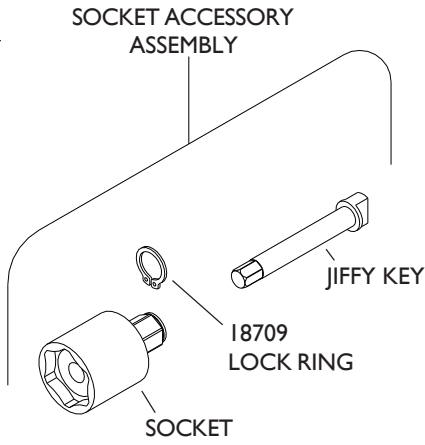

FITS SERIES 4 ATTACHMENTS

STALL TYPE INSTALLATION 3/32" / 2.38 mm JIFFY KEY

FOR 12 POINT CONFIGURATION ADD X AFTER SOCKET OR SOCKET ACCESSORY ASSEMBLY NUMBER.

LENGTH OF SOCKET

JIFFY KEY HEX	SOCKET HEX	DESCRIPTION	1/2"	1"	1 1/2"	2"	2 1/2"	3"
3/32" 2.38 mm	5/16 7.93 mm	SOCKET ACCESSORY ASSEMBLY	19105	19106	19107	19108	19109	19110
		SOCKET	19031	19032	19033	19034	19035	19036
		JIFFY KEY STALL	18995	18996	18997	18998	18999	19000
	1 1/32 8.73 mm	SOCKET ACCESSORY ASSEMBLY	19111	19112	19113	19114	19115	19116
		SOCKET	19037	19038	19039	19040	19041	19042
		JIFFY KEY STALL	18995	18996	18997	18998	18999	19000
	3/8 9.52 mm	SOCKET ACCESSORY ASSEMBLY	19117	19118	19119	19120	19121	19122
		SOCKET	19043	19044	19045	19046	19047	19048
		JIFFY KEY STALL	18995	18996	18997	18998	18999	19000
	7/16 11.11 mm	SOCKET ACCESSORY ASSEMBLY	19123	19124	19125	19126	19127	19128
		SOCKET	19049	19050	19051	19052	19053	19054
		JIFFY KEY STALL	18995	18996	18997	18998	18999	19000
	1/2 12.7 mm	SOCKET ACCESSORY ASSEMBLY	19129	19130	19131	19132	19133	19134
		SOCKET	19055	19056	19057	19058	19059	19060
		JIFFY KEY STALL	18995	18996	18997	18998	18999	19000