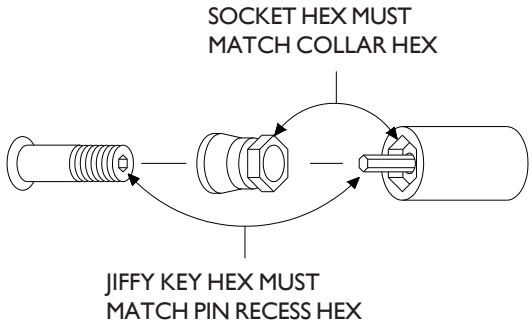

# FITS SERIES 4 ATTACHMENTS

## STALL TYPE INSTALLATION 1/8" / 3.17 mm JIFFY KEY

FOR 12 POINT CONFIGURATION ADD X AFTER SOCKET OR SOCKET ACCESSORY ASSEMBLY NUMBER.

### LENGTH OF SOCKET

JIFFY KEY HEX	SOCKET HEX	DESCRIPTION	1/2"	1"	1 1/2"	2"	2 1/2"	3"
1/8" 3.17 mm	3/8" 9.52 mm	SOCKET ACCESSORY ASSEMBLY	19135	19136	19137	19138	19139	19140
		SOCKET	19043	19044	19045	19046	19047	19048
		JIFFY KEY STALL	19001	19002	19003	19004	19005	19006
	7/16" 11.11 mm	SOCKET ACCESSORY ASSEMBLY	19141	19142	19143	19144	19145	19146
		SOCKET	19049	19050	19051	19052	19053	19054
		JIFFY KEY STALL	19001	19002	19003	19004	19005	19006
	1/2" 12.7 mm	SOCKET ACCESSORY ASSEMBLY	19147	19148	19149	19150	19151	19152
		SOCKET	19055	19056	19057	19058	19059	19060
		JIFFY KEY STALL	19001	19002	19003	19004	19005	19006
	9/16" 14.29 mm	SOCKET ACCESSORY ASSEMBLY	19153	19154	19155	19156	19157	19158
		SOCKET	19061	19062	19063	19064	19065	19066
		JIFFY KEY STALL	19001	19002	19003	19004	19005	19006
	5/8" 15.87 mm	SOCKET ACCESSORY ASSEMBLY	19159	19160	19161	19162	19163	19164
		SOCKET	19067	19068	19069	19070	19071	19072
		JIFFY KEY STALL	19001	19002	19003	19004	19005	19006