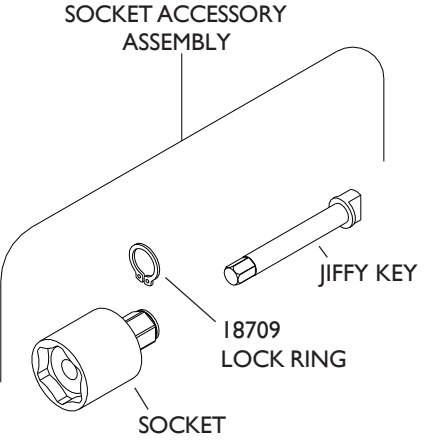

# FITS SERIES 4 ATTACHMENTS

## STALL TYPE INSTALLATION 1/8" / 3.17 mm JIFFY KEY

FOR 12 POINT CONFIGURATION ADD X AFTER SOCKET OR SOCKET ACCESSORY ASSEMBLY NUMBER.

### LENGTH OF SOCKET

JIFFY KEY HEX	SOCKET HEX	DESCRIPTION	1/2"	1"	1 1/2"	2"	2 1/2"	3"
1/8" 3.17 mm	3/8" 9.52 mm	SOCKET ACCESSORY ASSEMBLY	19135	19136	19137	19138	19139	19140
		SOCKET	19043	19044	19045	19046	19047	19048
		JIFFY KEY STALL	19001	19002	19003	19004	19005	19006
	7/16" 11.11 mm	SOCKET ACCESSORY ASSEMBLY	19141	19142	19143	19144	19145	19146
		SOCKET	19049	19050	19051	19052	19053	19054
		JIFFY KEY STALL	19001	19002	19003	19004	19005	19006
	1/2" 12.7 mm	SOCKET ACCESSORY ASSEMBLY	19147	19148	19149	19150	19151	19152
		SOCKET	19055	19056	19057	19058	19059	19060
		JIFFY KEY STALL	19001	19002	19003	19004	19005	19006
	9/16" 14.29 mm	SOCKET ACCESSORY ASSEMBLY	19153	19154	19155	19156	19157	19158
		SOCKET	19061	19062	19063	19064	19065	19066
		JIFFY KEY STALL	19001	19002	19003	19004	19005	19006
	5/8" 15.87 mm	SOCKET ACCESSORY ASSEMBLY	19159	19160	19161	19162	19163	19164
		SOCKET	19067	19068	19069	19070	19071	19072
		JIFFY KEY STALL	19001	19002	19003	19004	19005	19006