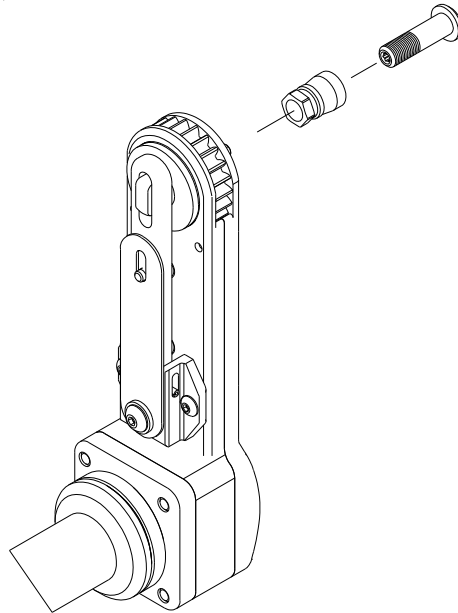

FITS SERIES 4 FLUSH ATTACHMENTS

STALL FLUSH TYPE INSTALLATION

WRENCH KEY HEX CHART FOR
BREAK-AWAY FRANGIBLE COLLARS
FLUSH (NO SOCKET)

THE SOCKET HEX IS BUILT INTO THE GEAR
OF THE TOOL. NO SOCKET IS USED.

FLUSH JIFFY KEY

SERIES 4 FLUSH STALL TYPE						
PIN HEX	3/32" / 2.38 mm	1/8" / 3.17 mm	5/32" / 3.97 mm	3/16" / 4.76 mm	7/32" / 5.56 mm	1/4" / 6.35 mm
JIFFY KEY STALL	19322	19323	19324	19325	19326	19327