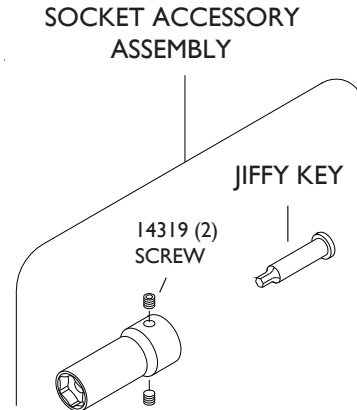

FITS SERIES 2 STRAIGHT INSTALLATION

STALL TYPE INSTALLATION

1/8" / 3.17 mm JIFFY KEY

FOR 12 POINT CONFIGURATION ADD X AFTER SOCKET OR SOCKET ACCESSORY ASSEMBLY NUMBER

WRENCH TIP HEX	SOCKET HEX	DESCRIPTION	LENGTH OF SOCKET	
			1 1/2"	3"
1/8" 3.17 mm	3/8" 9.52 mm	SOCKET ACCESSORY ASSEMBLY	15996	15997
		SOCKET JIFFY KEY STALL	14278 16016	14285 16017
	7/16" 11.11 mm	SOCKET ACCESSORY ASSEMBLY	15998	15999
		SOCKET JIFFY KEY STALL	14279 16016	14286 16017
	1/2" 12.7 mm	SOCKET ACCESSORY ASSEMBLY	16000	16001
		SOCKET JIFFY KEY STALL	16012 16016	16013 16017
	9/16" 14.29 mm	SOCKET ACCESSORY ASSEMBLY	16002	16003
		SOCKET JIFFY KEY STALL	16014 16016	16015 16017