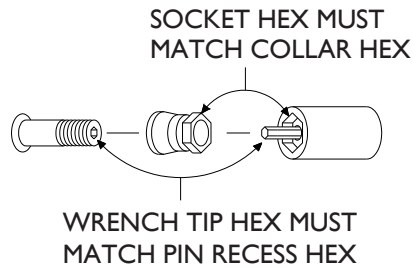

FITS SERIES 2 STRAIGHT INSTALLATION

STALL TYPE INSTALLATION

1/8" / 3.17 mm JIFFY KEY

FOR 12 POINT CONFIGURATION ADD X AFTER SOCKET OR SOCKET ACCESSORY ASSEMBLY NUMBER

WRENCH TIP HEX	SOCKET HEX	DESCRIPTION	LENGTH OF SOCKET	
			1 1/2"	3"
1/8" 3.17 mm	3/8" 9.52 mm	SOCKET ACCESSORY ASSEMBLY	15996	15997
		SOCKET JIFFY KEY STALL	14278 16016	14285 16017
	7/16" 11.11 mm	SOCKET ACCESSORY ASSEMBLY	15998	15999
		SOCKET JIFFY KEY STALL	14279 16016	14286 16017
	1/2" 12.7 mm	SOCKET ACCESSORY ASSEMBLY	16000	16001
		SOCKET JIFFY KEY STALL	16012 16016	16013 16017
	9/16" 14.29 mm	SOCKET ACCESSORY ASSEMBLY	16002	16003
		SOCKET JIFFY KEY STALL	16014 16016	16015 16017