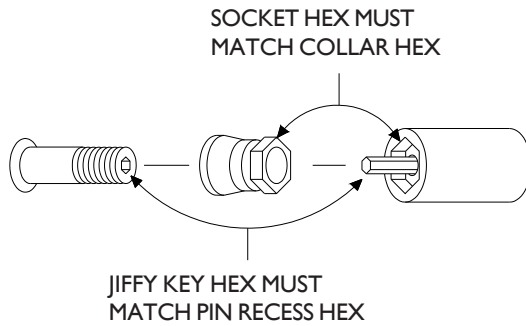

FITS SERIES 3 STRAIGHT ATTACHMENTS

STALL TYPE INSTALLATION 1/8" / 3.17 mm JIFFY KEY

FOR 12 POINT CONFIGURATION ADD X AFTER SOCKET OR SOCKET ACCESSORY ASSEMBLY NUMBER.

LENGTH OF SOCKET

WRENCH TIP HEX	SOCKET HEX	DESCRIPTION	1 3/4"	3 1/2"
1/8" 3.17 mm	3/8" 9.52 mm	SOCKET ACCESSORY ASSEMBLY	20191	20192
		SOCKET	20233	20234
		JIFFY KEY STALL	20253	20254
	7/16" 11.11 mm	SOCKET ACCESSORY ASSEMBLY	20193	20194
		SOCKET	20235	20236
		JIFFY KEY STALL	20253	20254
	1/2" 12.7 mm	SOCKET ACCESSORY ASSEMBLY	20195	20196
		SOCKET	20237	20238
		JIFFY KEY STALL	20253	20254
	9/16" 14.29 mm	SOCKET ACCESSORY ASSEMBLY	20197	20198
		SOCKET	20239	20240
		JIFFY KEY STALL	20253	20254