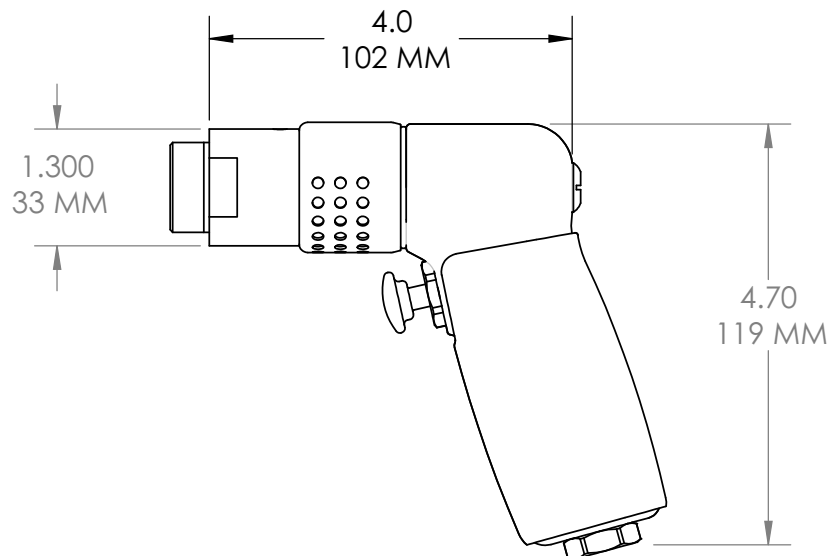

PHONE: I 775 883 1072 FAX: I 775 883 4857