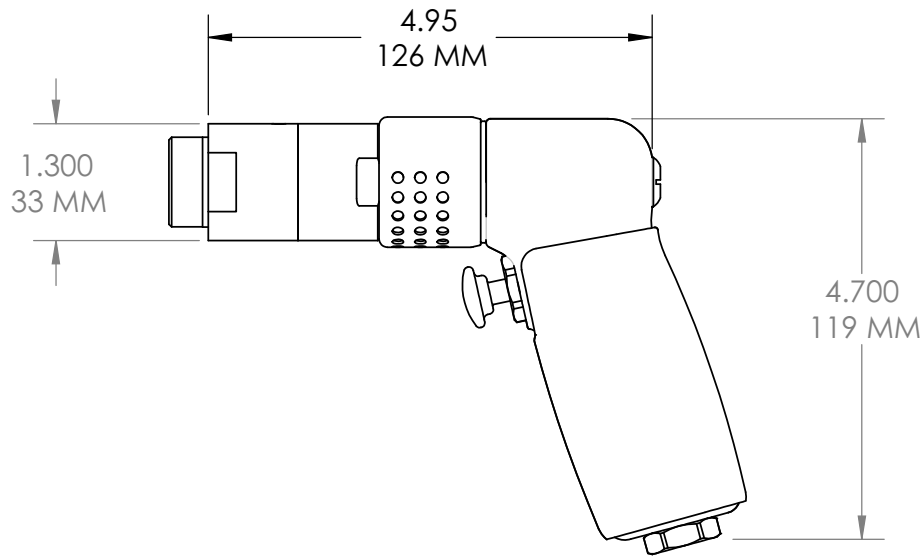

JIFFY MODULAR DRILL (JMD) D SERIES .3 H.P. OFFSET HANDLE

RPM	ORDER NUMBER	WEIGHT
250	15420	1.66 LB / .75 KG
500	14812	1.66 LB / .75 KG
750	14974	1.66 LB / .75 KG
1000	14975	1.66 LB / .75 KG
1500	14976	1.66 LB / .75 KG