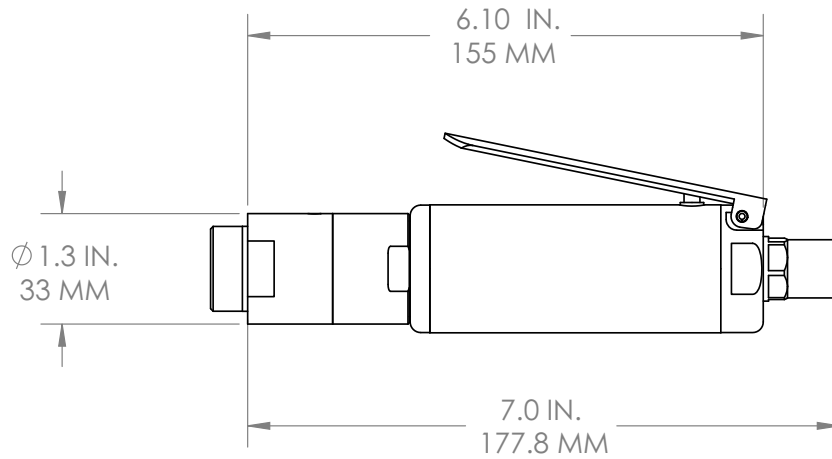

JIFFY MODULAR DRILL (JMD) SD SERIES .3 H.P. STRAIGHT HANDLE

RPM	ORDER NUMBER	WEIGHT
250	15420S	1.50 LB / .68 KG
500	14812S	1.50 LB / .68 KG
750	14974S	1.50 LB / .68 KG
1000	14975S	1.50 LB / .68 KG
1500	14976S	1.50 LB / .68 KG