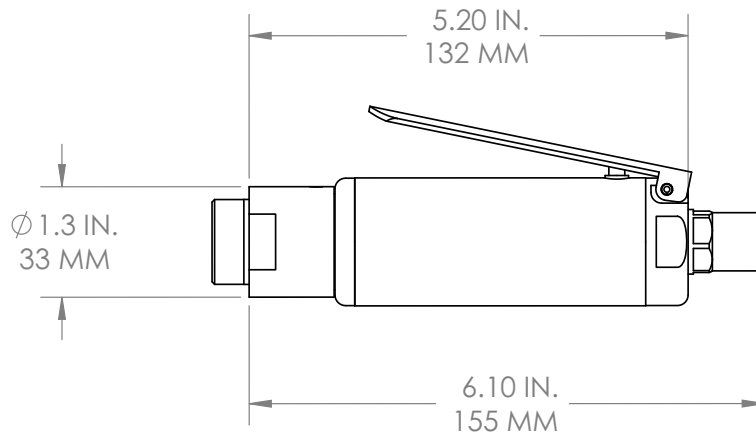

PHONE: I 775 883 1072 FAX: I 775 883 4857