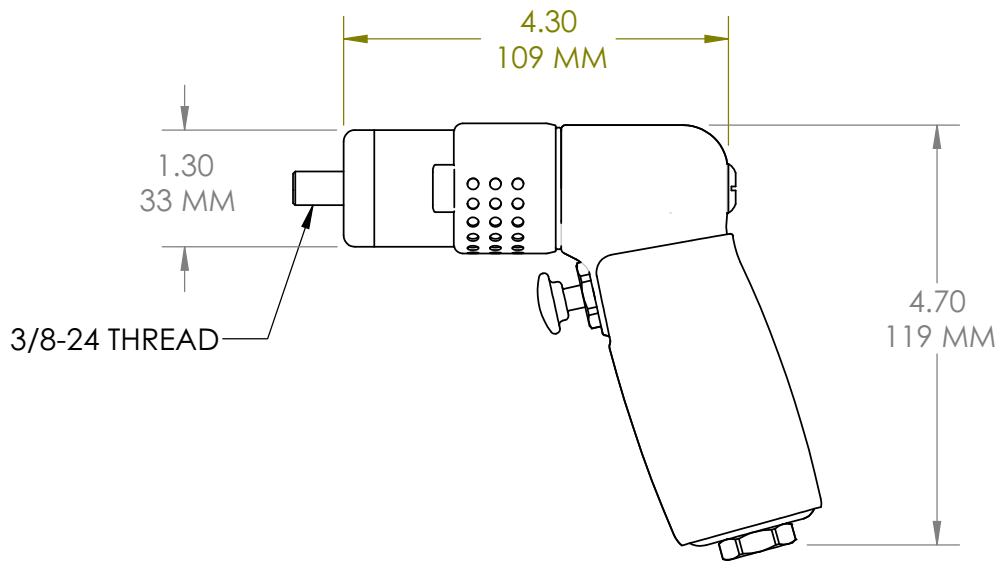

## JIFFY DRILL D SERIES .3 H.P. OFFSET HANDLE FOR CHUCKS

RPM	ORDER NUMBER	WEIGHT
250	10913	1.50 LB / .68 KG
500	10754	1.50 LB / .68 KG
750	10820	1.50 LB / .68 KG
1000	12235	1.50 LB / .68 KG
1500	10765	1.50 LB / .68 KG