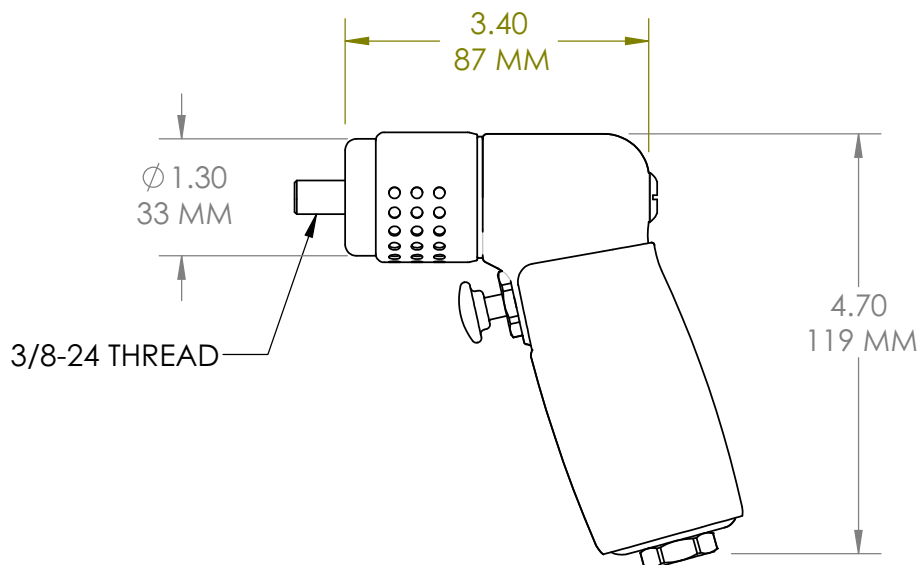

PHONE: I 775 883 1072 FAX: I 775 883 4857