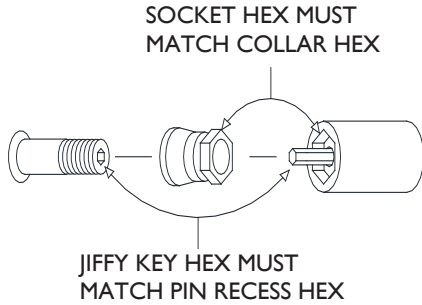

# FITS SERIES | ATTACHMENTS

STALL TYPE INSTALLATION  
1.58mm JIFFY KEY

LENGTH OF SOCKET mm

JIFFY KEY HEX	SOCKET HEX	DESCRIPTION	6.35	12.7	19.0	25.4	38.1
1.58mm 1/16"	6mm	SOCKET ACCESSORY ASSEMBLY	21296	21297	21298	21299	21300
		SOCKET	21266	21267	21268	21269	21270
		JIFFY KEY 1.58mm STALL	18597	18598	18599	18600	18601
	7mm	SOCKET ACCESSORY ASSEMBLY	21301	21302	21303	21304	21305
		SOCKET	21271	21272	21273	21274	21275
		JIFFY KEY 1.58mm STALL	18597	18598	18599	18600	18601
	8mm	SOCKET ACCESSORY ASSEMBLY	21306	21307	21308	21309	21310
		SOCKET	21276	21277	21278	21279	21280
		JIFFY KEY 1.58mm STALL	18597	18598	18599	18600	18601
	9.5mm	SOCKET ACCESSORY ASSEMBLY	21311	21312	21313	21314	21315
		SOCKET	21281	21282	21283	21284	21285
		JIFFY KEY 1.58mm STALL	18597	18598	18599	18600	18601

Denotes special use Socket Accessory Assembly for limited access areas.  
For best results pins should not protrude through installed collars more than two threads.