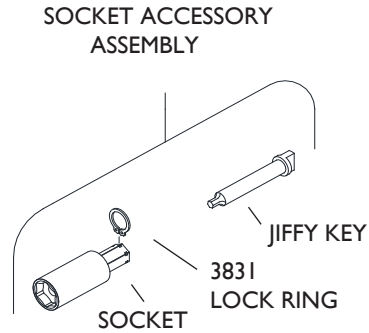

# FITS SERIES | ATTACHMENTS

STALL TYPE INSTALLATION  
1.58mm JIFFY KEY

LENGTH OF SOCKET mm

JIFFY KEY HEX	SOCKET HEX	DESCRIPTION	6.35	12.7	19.0	25.4	38.1
1.58mm 1/16"	6mm	SOCKET ACCESSORY ASSEMBLY	21296	21297	21298	21299	21300
		SOCKET	21266	21267	21268	21269	21270
		JIFFY KEY 1.58mm STALL	18597	18598	18599	18600	18601
	7mm	SOCKET ACCESSORY ASSEMBLY	21301	21302	21303	21304	21305
		SOCKET	21271	21272	21273	21274	21275
		JIFFY KEY 1.58mm STALL	18597	18598	18599	18600	18601
	8mm	SOCKET ACCESSORY ASSEMBLY	21306	21307	21308	21309	21310
		SOCKET	21276	21277	21278	21279	21280
		JIFFY KEY 1.58mm STALL	18597	18598	18599	18600	18601
	9.5mm	SOCKET ACCESSORY ASSEMBLY	21311	21312	21313	21314	21315
		SOCKET	21281	21282	21283	21284	21285
		JIFFY KEY 1.58mm STALL	18597	18598	18599	18600	18601

Denotes special use Socket Accessory Assembly for limited access areas.  
For best results pins should not protrude through installed collars more than two threads.