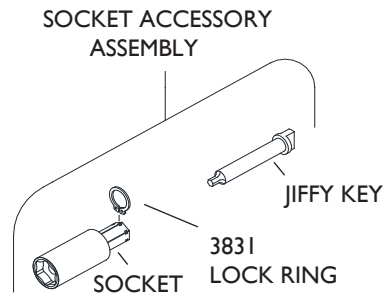

FITS SERIES | ATTACHMENTS

STALL TYPE INSTALLATION
1.98mm JIFFY KEY

LENGTH OF SOCKET mm

JIFFY KEY HEX	SOCKET HEX	DESCRIPTION	6.35	12.7	19.0	25.4	38.1
1.98mm 5/64"	6mm	SOCKET ACCESSORY ASSEMBLY	21316	21317	21318	21319	21320
		SOCKET	21266	21267	21268	21269	21270
		JIFFY KEY 1.98mm STALL	18602	18603	18604	18605	18606
	7mm	SOCKET ACCESSORY ASSEMBLY	21321	21322	21323	21324	21325
		SOCKET	21271	21272	21273	21274	21275
		JIFFY KEY 1.98mm STALL	18602	18603	18604	18605	18606
	8mm	SOCKET ACCESSORY ASSEMBLY	21326	21327	21328	21329	21330
		SOCKET	21276	21277	21278	21279	21280
		JIFFY KEY 1.98mm STALL	18602	18603	18604	18605	18606
	9.5mm	SOCKET ACCESSORY ASSEMBLY	21331	21332	21333	21334	21335
		SOCKET	21281	21282	21283	21284	21285
		JIFFY KEY 1.98mm STALL	18602	18603	18604	18605	18606
	10mm	SOCKET ACCESSORY ASSEMBLY	21336	21337	21338	21339	21340
		SOCKET	21286	21287	21288	21289	21290
		JIFFY KEY 1.98mm STALL	18602	18603	18604	18605	18606
	11mm	SOCKET ACCESSORY ASSEMBLY		21342	21343	21344	21345
		SOCKET		21292	21293	21294	21295
		JIFFY KEY 1.98mm STALL		18603	18604	18605	18606

Denotes special use Socket Accessory Assembly for limited access areas.

For best results pins should not protrude through installed collars more than two threads.