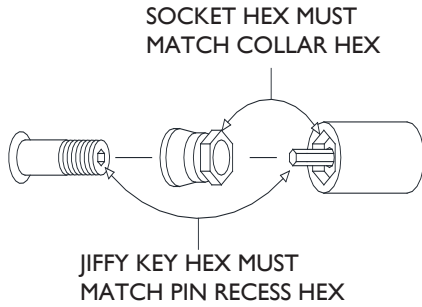

FITS SERIES | ATTACHMENTS

STALL TYPE INSTALLATION
1.98mm JIFFY KEY

LENGTH OF SOCKET mm

JIFFY KEY HEX	SOCKET HEX	DESCRIPTION	6.35	12.7	19.0	25.4	38.1
1.98mm 5/64"	6mm	SOCKET ACCESSORY ASSEMBLY	21316	21317	21318	21319	21320
		SOCKET	21266	21267	21268	21269	21270
		JIFFY KEY 1.98mm STALL	18602	18603	18604	18605	18606
	7mm	SOCKET ACCESSORY ASSEMBLY	21321	21322	21323	21324	21325
		SOCKET	21271	21272	21273	21274	21275
		JIFFY KEY 1.98mm STALL	18602	18603	18604	18605	18606
	8mm	SOCKET ACCESSORY ASSEMBLY	21326	21327	21328	21329	21330
		SOCKET	21276	21277	21278	21279	21280
		JIFFY KEY 1.98mm STALL	18602	18603	18604	18605	18606
	9.5mm	SOCKET ACCESSORY ASSEMBLY	21331	21332	21333	21334	21335
		SOCKET	21281	21282	21283	21284	21285
		JIFFY KEY 1.98mm STALL	18602	18603	18604	18605	18606
	10mm	SOCKET ACCESSORY ASSEMBLY	21336	21337	21338	21339	21340
		SOCKET	21286	21287	21288	21289	21290
		JIFFY KEY 1.98mm STALL	18602	18603	18604	18605	18606
	11mm	SOCKET ACCESSORY ASSEMBLY		21342	21343	21344	21345
		SOCKET		21292	21293	21294	21295
		JIFFY KEY 1.98mm STALL		18603	18604	18605	18606

Denotes special use Socket Accessory Assembly for limited access areas.

For best results pins should not protrude through installed collars more than two threads.