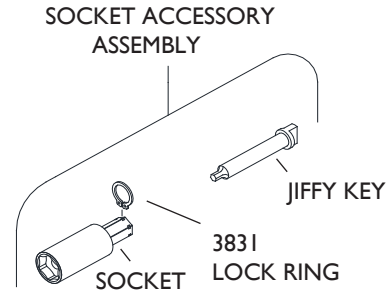

FITS SERIES | ATTACHMENTS

STALL TYPE INSTALLATION
2.38mm JIFFY KEY

LENGTH OF SOCKET mm

JIFFY KEY HEX	SOCKET HEX	DESCRIPTION	6.35	12.7	19.0	25.4	38.1
2.38mm 3/32"	7mm	SOCKET ACCESSORY ASSEMBLY	21346	21347	21348	21349	21350
		SOCKET	21271	21272	21273	21274	21275
		JIFFY KEY 2.38mm STALL	18607	18608	18609	18610	18611
	8mm	SOCKET ACCESSORY ASSEMBLY	21351	21352	21353	21354	21355
		SOCKET	21276	21277	21278	21279	21280
		JIFFY KEY 2.38mm STALL	18607	18608	18609	18610	18611
	9.5mm	SOCKET ACCESSORY ASSEMBLY	21356	21357	21358	21359	21360
		SOCKET	21281	21282	21283	21284	21285
		JIFFY KEY 2.38mm STALL	18607	18608	18609	18610	18611
	10mm	SOCKET ACCESSORY ASSEMBLY	21361	21362	21363	21364	21365
		SOCKET	21286	21287	21288	21289	21290
		JIFFY KEY 2.38mm STALL	18607	18608	18609	18610	18611
	11mm	SOCKET ACCESSORY ASSEMBLY		21367	21368	21369	21370
		SOCKET		21292	21293	21294	21295
		JIFFY KEY 2.38mm STALL		18608	18609	18610	18611

 Denotes special use Socket Accessory Assembly for limited access areas.
For best results pins should not protrude through installed collars more than two threads.