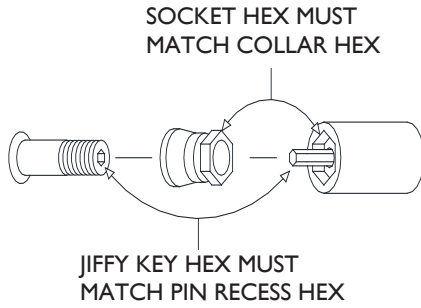

FITS SERIES | ATTACHMENTS

STALL TYPE INSTALLATION
2.38mm JIFFY KEY

LENGTH OF SOCKET mm

JIFFY KEY HEX	SOCKET HEX	DESCRIPTION	6.35	12.7	19.0	25.4	38.1
2.38mm 3/32"	7mm	SOCKET ACCESSORY ASSEMBLY	21346	21347	21348	21349	21350
		SOCKET	21271	21272	21273	21274	21275
		JIFFY KEY 2.38mm STALL	18607	18608	18609	18610	18611
	8mm	SOCKET ACCESSORY ASSEMBLY	21351	21352	21353	21354	21355
		SOCKET	21276	21277	21278	21279	21280
		JIFFY KEY 2.38mm STALL	18607	18608	18609	18610	18611
	9.5mm	SOCKET ACCESSORY ASSEMBLY	21356	21357	21358	21359	21360
		SOCKET	21281	21282	21283	21284	21285
		JIFFY KEY 2.38mm STALL	18607	18608	18609	18610	18611
	10mm	SOCKET ACCESSORY ASSEMBLY	21361	21362	21363	21364	21365
		SOCKET	21286	21287	21288	21289	21290
		JIFFY KEY 2.38mm STALL	18607	18608	18609	18610	18611
	11mm	SOCKET ACCESSORY ASSEMBLY		21367	21368	21369	21370
		SOCKET		21292	21293	21294	21295
		JIFFY KEY 2.38mm STALL		18608	18609	18610	18611

 Denotes special use Socket Accessory Assembly for limited access areas.
For best results pins should not protrude through installed collars more than two threads.