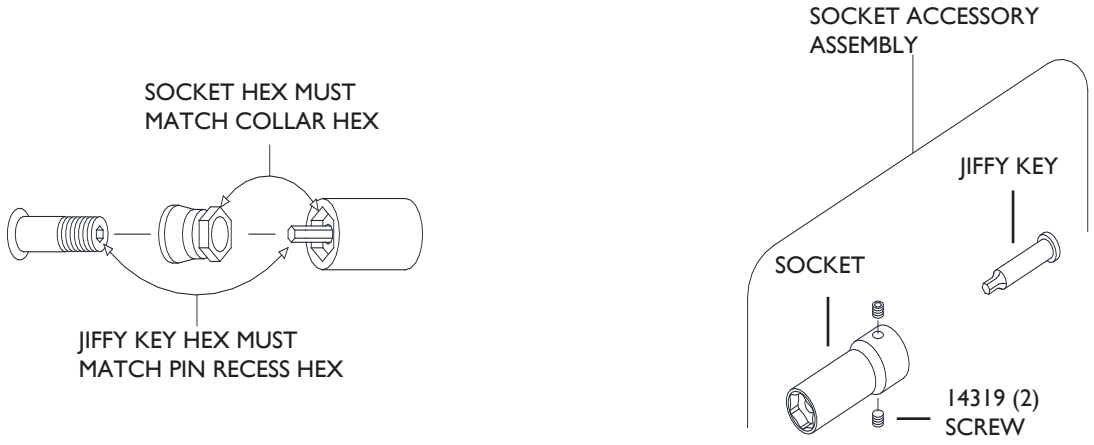

FITS SERIES 2 STRAIGHT INSTALLATION

STALL TYPE INSTALLATION
1.58mm JIFFY KEY

LENGTH OF SOCKET

JIFFY KEY HEX	SOCKET HEX	DESCRIPTION	38.1mm	76.2mm	
1.58mm <small>1/16"</small>	6mm	SOCKET ACCESSORY ASSEMBLY	21101	21102	
		SOCKET	21083	21084	
		JIFFY KEY 1.58mm STALL	14288	14289	
	7mm				
		SOCKET ACCESSORY ASSEMBLY	21103	21104	
		SOCKET	21085	21086	
	8mm				
		JIFFY KEY 1.58mm STALL	14288	14289	
		SOCKET ACCESSORY ASSEMBLY	21105	21106	
	9.5mm				
		SOCKET	21087	21088	
		JIFFY KEY 1.58mm STALL	14288	14289	
		SOCKET ACCESSORY ASSEMBLY	21107	21108	
		SOCKET	21089	21090	
		JIFFY KEY 1.58mm STALL	14288	14289	