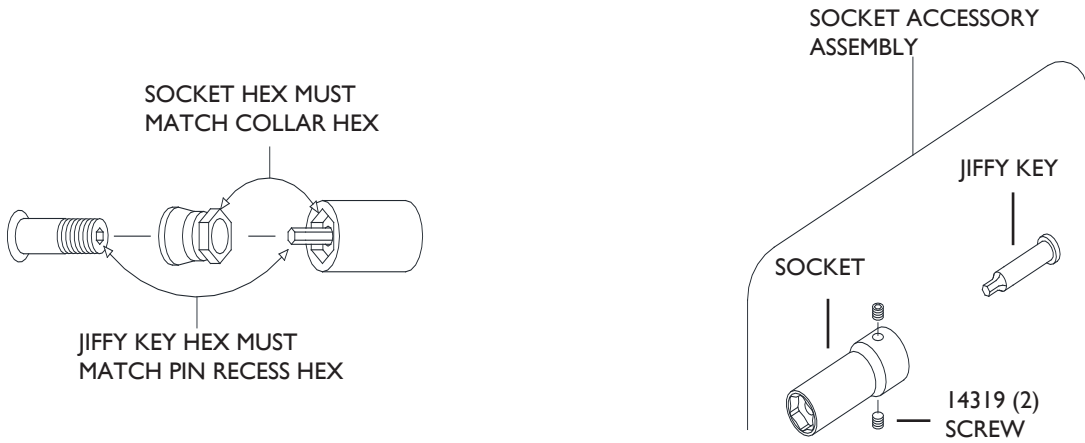

FITS SERIES 2 STRAIGHT INSTALLATION

STALL TYPE INSTALLATION
1.98mm JIFFY KEY

LENGTH OF SOCKET

JIFFY KEY HEX	SOCKET HEX	DESCRIPTION	38.1mm	76.2mm
1.98mm <small>5/64"</small>	6mm	SOCKET ACCESSORY ASSEMBLY	21225	21226
		SOCKET	21083	21084
		JIFFY KEY 1.98mm STALL	14299	14300
	7mm	SOCKET ACCESSORY ASSEMBLY	21227	21228
		SOCKET	21085	21086
		JIFFY KEY 1.98mm STALL	14299	14300
	8mm	SOCKET ACCESSORY ASSEMBLY	21229	21230
		SOCKET	21087	21088
		JIFFY KEY 1.98mm STALL	14299	14300
	9.5mm	SOCKET ACCESSORY ASSEMBLY	21111	21112
		SOCKET	21089	21090
		JIFFY KEY 1.98mm STALL	14299	14300
	10mm	SOCKET ACCESSORY ASSEMBLY	21113	21114
		SOCKET	21091	21092
		JIFFY KEY 1.98mm STALL	14299	14300
	11mm	SOCKET ACCESSORY ASSEMBLY	21115	21116
		SOCKET	21093	21094
		JIFFY KEY 1.98mm STALL	14299	14300