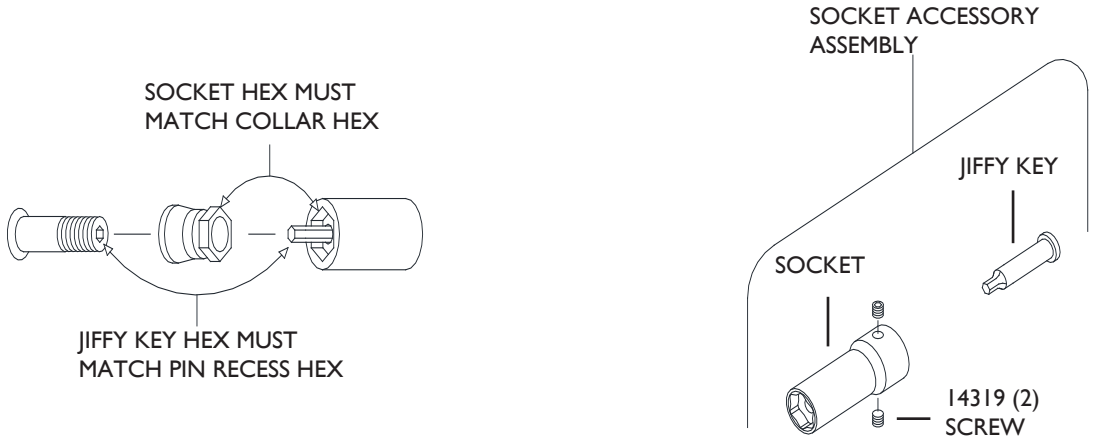

FITS SERIES 2 STRAIGHT INSTALLATION

STALL TYPE INSTALLATION
2.38mm JIFFY KEY

LENGTH OF SOCKET

JIFFY KEY HEX	SOCKET HEX	DESCRIPTION	38.1mm	76.2mm	
2.38mm <small>3/32"</small>	7mm	SOCKET ACCESSORY ASSEMBLY	21231	21232	
		SOCKET	21085	21086	
		JIFFY KEY 2.38mm STALL	14310	14311	
	8mm	SOCKET ACCESSORY ASSEMBLY		21233	21234
		SOCKET		21087	21088
		JIFFY KEY 2.38mm STALL		14310	14311
	9.5mm	SOCKET ACCESSORY ASSEMBLY		21235	21236
		SOCKET		21089	21090
		JIFFY KEY 2.38mm STALL		14310	14311
	10mm	SOCKET ACCESSORY ASSEMBLY		21123	21124
		SOCKET		21091	21092
		JIFFY KEY 2.38mm STALL		14310	14311
	11mm	SOCKET ACCESSORY ASSEMBLY		21125	21126
		SOCKET		21093	21094
		JIFFY KEY 2.38mm STALL		14310	14311