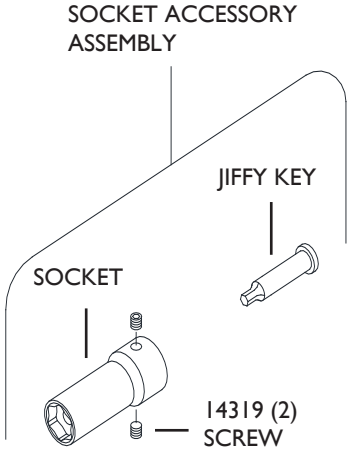

FITS SERIES 2 STRAIGHT INSTALLATION

STALL TYPE INSTALLATION
3.17mm JIFFY KEY

LENGTH OF SOCKET

JIFFY KEY HEX	SOCKET HEX	DESCRIPTION	38.1mm	76.2mm
3.17mm 1/8"	9.5mm	SOCKET ACCESSORY ASSEMBLY	21237	21238
		SOCKET	21089	21090
		JIFFY KEY 3.17mm STALL	16016	16017
	10mm	SOCKET ACCESSORY ASSEMBLY	21239	21240
		SOCKET	21091	21092
		JIFFY KEY 3.17mm STALL	16016	16017
	11mm	SOCKET ACCESSORY ASSEMBLY	21241	21242
		SOCKET	21093	21094
		JIFFY KEY 3.17mm STALL	16016	16017
	12mm	SOCKET ACCESSORY ASSEMBLY	21133	21134
		SOCKET	21095	21096
		JIFFY KEY 3.17mm STALL	16016	16017
	13mm	SOCKET ACCESSORY ASSEMBLY	21135	21136
		SOCKET	21097	21098
		JIFFY KEY 3.17mm STALL	16016	16017