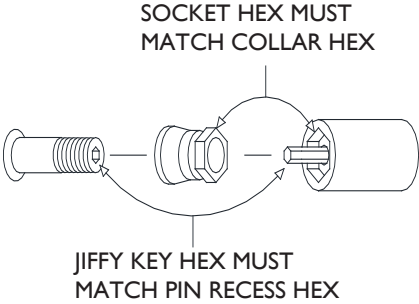

FITS SERIES 2 STRAIGHT INSTALLATION

STALL TYPE INSTALLATION
3.17mm JIFFY KEY

LENGTH OF SOCKET

JIFFY KEY HEX	SOCKET HEX	DESCRIPTION	38.1mm	76.2mm
3.17mm 1/8"	9.5mm	SOCKET ACCESSORY ASSEMBLY	21237	21238
		SOCKET	21089	21090
		JIFFY KEY 3.17mm STALL	16016	16017
	10mm	SOCKET ACCESSORY ASSEMBLY	21239	21240
		SOCKET	21091	21092
		JIFFY KEY 3.17mm STALL	16016	16017
	11mm	SOCKET ACCESSORY ASSEMBLY	21241	21242
		SOCKET	21093	21094
		JIFFY KEY 3.17mm STALL	16016	16017
	12mm	SOCKET ACCESSORY ASSEMBLY	21133	21134
		SOCKET	21095	21096
		JIFFY KEY 3.17mm STALL	16016	16017
	13mm	SOCKET ACCESSORY ASSEMBLY	21135	21136
		SOCKET	21097	21098
		JIFFY KEY 3.17mm STALL	16016	16017