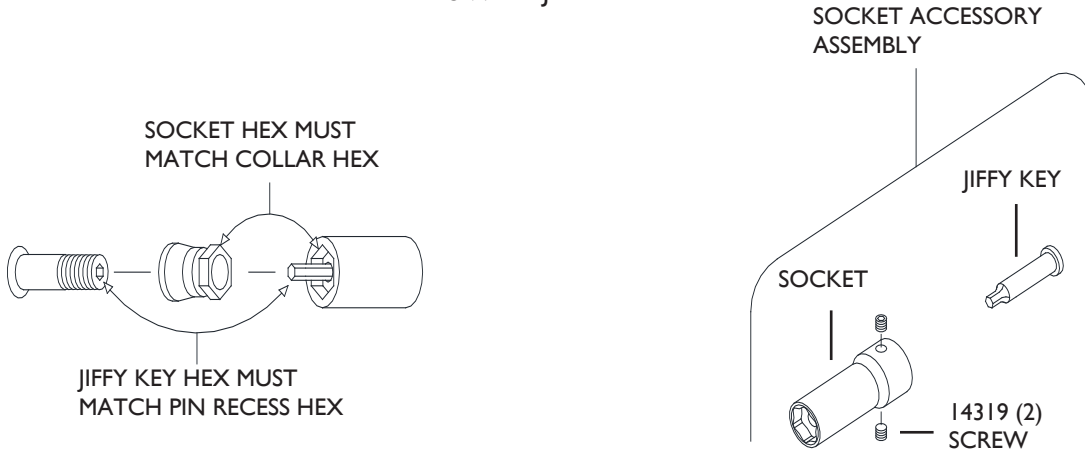

FITS SERIES 2 STRAIGHT INSTALLATION

STALL TYPE INSTALLATION
3.97mm JIFFY KEY

LENGTH OF SOCKET

JIFFY KEY HEX	SOCKET HEX	DESCRIPTION	38.1mm	76.2mm	
3.97mm 5/32"	11mm	SOCKET ACCESSORY ASSEMBLY	21245	21246	
		SOCKET	21093	21094	
		JIFFY KEY 3.97mm STALL	21243	21244	
	12mm				
		SOCKET ACCESSORY ASSEMBLY	21247	21248	
		SOCKET	21095	21096	
	13mm				
		JIFFY KEY 3.97mm STALL	21243	21244	
		SOCKET ACCESSORY ASSEMBLY	21249	21250	
	14mm				
		SOCKET	21097	21098	
		JIFFY KEY 3.97mm STALL	21243	21244	
14mm					
	SOCKET ACCESSORY ASSEMBLY	21251	21252		
	SOCKET	21223	21224		
		JIFFY KEY 3.97mm STALL	21243	21244	