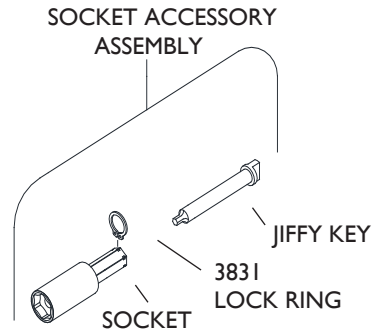

# FITS SERIES 2 & 3 ATTACHMENTS

STALL TYPE INSTALLATION  
1.98mm JIFFY KEY

LENGTH OF SOCKET mm

JIFFY KEY HEX	SOCKET HEX	DESCRIPTION	6.35	12.7	25.4	38.1	50.8	63.5	76.2
1.98mm 5/64"	6mm	SOCKET ACCESSORY ASSEMBLY	21167	21168	21169	21170	21171	21172	21173
		SOCKET	21153	21154	21155	21156	21157	21158	21159
		JIFFY KEY 1.98mm STALL	18134	18135	18136	18137	18138	18139	18140
	7mm	SOCKET ACCESSORY ASSEMBLY	21174	21175	21176	21177	21178	21179	21180
		SOCKET	19616	19617	19618	19619	19620	19621	19622
		JIFFY KEY 1.98mm STALL	18134	18135	18136	18137	18138	18139	18140
	8mm	SOCKET ACCESSORY ASSEMBLY	21181	21182	21183	21184	21185	21186	21187
		SOCKET	19623	19624	19625	19626	19627	19628	19629
		JIFFY KEY 1.98mm STALL	18134	18135	18136	18137	18138	18139	18140
	9.5mm	SOCKET ACCESSORY ASSEMBLY	19735	19736	19737	19738	19739	19740	19741
		SOCKET	19630	19631	19632	19633	19634	19635	19636
		JIFFY KEY 1.98mm STALL	18134	18135	18136	18137	18138	18139	18140
	10mm	SOCKET ACCESSORY ASSEMBLY	19742	19743	19744	19745	19746	19747	19748
		SOCKET	19637	19638	19639	19640	19641	19642	19643
		JIFFY KEY 1.98mm STALL	18134	18135	18136	18137	18138	18139	18140
	11mm	SOCKET ACCESSORY ASSEMBLY		19750	19751	19752	19753	19754	19755
		SOCKET		19645	19646	19647	19648	19649	19650
		JIFFY KEY 1.98mm STALL		18135	18136	18137	18138	18139	18140

Denotes special use Socket Accessory Assembly for limited access areas.

For best results pins should not protrude through installed collars more than two threads.