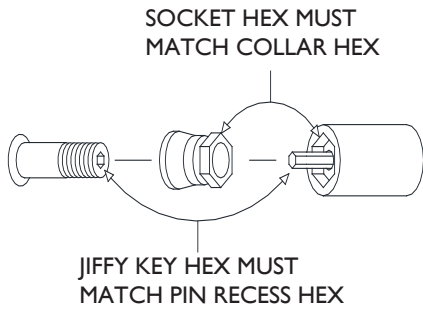

# FITS SERIES 2 & 3 ATTACHMENTS

STALL TYPE INSTALLATION  
1.98mm JIFFY KEY

LENGTH OF SOCKET mm

JIFFY KEY HEX	SOCKET HEX	DESCRIPTION	6.35	12.7	25.4	38.1	50.8	63.5	76.2
1.98mm 5/64"	6mm	SOCKET ACCESSORY ASSEMBLY	21167	21168	21169	21170	21171	21172	21173
		SOCKET	21153	21154	21155	21156	21157	21158	21159
		JIFFY KEY 1.98mm STALL	18134	18135	18136	18137	18138	18139	18140
	7mm	SOCKET ACCESSORY ASSEMBLY	21174	21175	21176	21177	21178	21179	21180
		SOCKET	19616	19617	19618	19619	19620	19621	19622
		JIFFY KEY 1.98mm STALL	18134	18135	18136	18137	18138	18139	18140
	8mm	SOCKET ACCESSORY ASSEMBLY	21181	21182	21183	21184	21185	21186	21187
		SOCKET	19623	19624	19625	19626	19627	19628	19629
		JIFFY KEY 1.98mm STALL	18134	18135	18136	18137	18138	18139	18140
	9.5mm	SOCKET ACCESSORY ASSEMBLY	19735	19736	19737	19738	19739	19740	19741
		SOCKET	19630	19631	19632	19633	19634	19635	19636
		JIFFY KEY 1.98mm STALL	18134	18135	18136	18137	18138	18139	18140
	10mm	SOCKET ACCESSORY ASSEMBLY	19742	19743	19744	19745	19746	19747	19748
		SOCKET	19637	19638	19639	19640	19641	19642	19643
		JIFFY KEY 1.98mm STALL	18134	18135	18136	18137	18138	18139	18140
	11mm	SOCKET ACCESSORY ASSEMBLY		19750	19751	19752	19753	19754	19755
		SOCKET		19645	19646	19647	19648	19649	19650
		JIFFY KEY 1.98mm STALL		18135	18136	18137	18138	18139	18140

Denotes special use Socket Accessory Assembly for limited access areas.

For best results pins should not protrude through installed collars more than two threads.