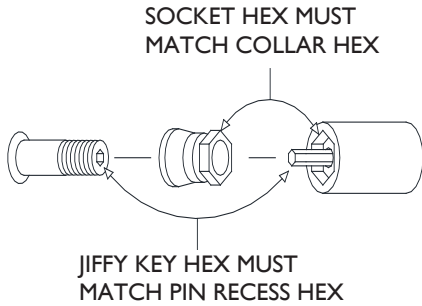

# FITS SERIES 2 & 3 ATTACHMENTS

STALL TYPE INSTALLATION  
4.76mm JIFFY KEY

LENGTH OF SOCKET mm

JIFFY KEY HEX	SOCKET HEX	DESCRIPTION	12.7	25.4	38.1	50.8	63.5	76.2
4.76mm 3/16"	13mm	SOCKET ACCESSORY ASSEMBLY	19911	19912	19913	19914	19915	19916
		SOCKET	19659	19660	19661	19662	19663	19664
		JIFFY KEY 4.76mm STALL	18732	18733	18734	18735	18736	18737
	14mm	SOCKET ACCESSORY ASSEMBLY	19918	19919	19920	19921	19922	19923
		SOCKET	19666	19667	19668	19669	19670	19671
		JIFFY KEY 4.76mm STALL	18732	18733	18734	18735	18736	18737
	16mm	SOCKET ACCESSORY ASSEMBLY	19932	19933	19934	19935	19936	19937
		SOCKET	19680	19681	19682	19683	19684	19685
		JIFFY KEY 4.76mm STALL	18732	18733	18734	18735	18736	18737
	17mm	SOCKET ACCESSORY ASSEMBLY	19939	19940	19941	19942	19943	19944
		SOCKET	19687	19688	19689	19690	19691	19692
		JIFFY KEY 4.76mm STALL	18732	18733	18734	18735	18736	18737

Denotes special use Socket Accessory Assembly for limited access areas.  
For best results pins should not protrude through installed collars more than two threads.