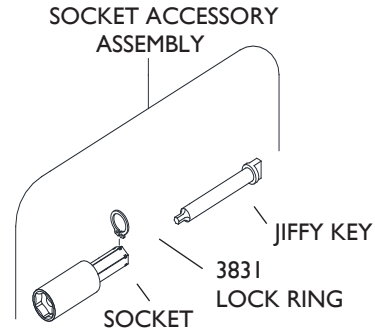

# FITS SERIES 2 & 3 ATTACHMENTS

STALL TYPE INSTALLATION  
4.76mm JIFFY KEY

LENGTH OF SOCKET mm

JIFFY KEY HEX	SOCKET HEX	DESCRIPTION	12.7	25.4	38.1	50.8	63.5	76.2
4.76mm 3/16"	13mm	SOCKET ACCESSORY ASSEMBLY	19911	19912	19913	19914	19915	19916
		SOCKET	19659	19660	19661	19662	19663	19664
		JIFFY KEY 4.76mm STALL	18732	18733	18734	18735	18736	18737
	14mm	SOCKET ACCESSORY ASSEMBLY	19918	19919	19920	19921	19922	19923
		SOCKET	19666	19667	19668	19669	19670	19671
		JIFFY KEY 4.76mm STALL	18732	18733	18734	18735	18736	18737
	16mm	SOCKET ACCESSORY ASSEMBLY	19932	19933	19934	19935	19936	19937
		SOCKET	19680	19681	19682	19683	19684	19685
		JIFFY KEY 4.76mm STALL	18732	18733	18734	18735	18736	18737
	17mm	SOCKET ACCESSORY ASSEMBLY	19939	19940	19941	19942	19943	19944
		SOCKET	19687	19688	19689	19690	19691	19692
		JIFFY KEY 4.76mm STALL	18732	18733	18734	18735	18736	18737

Denotes special use Socket Accessory Assembly for limited access areas.  
For best results pins should not protrude through installed collars more than two threads.